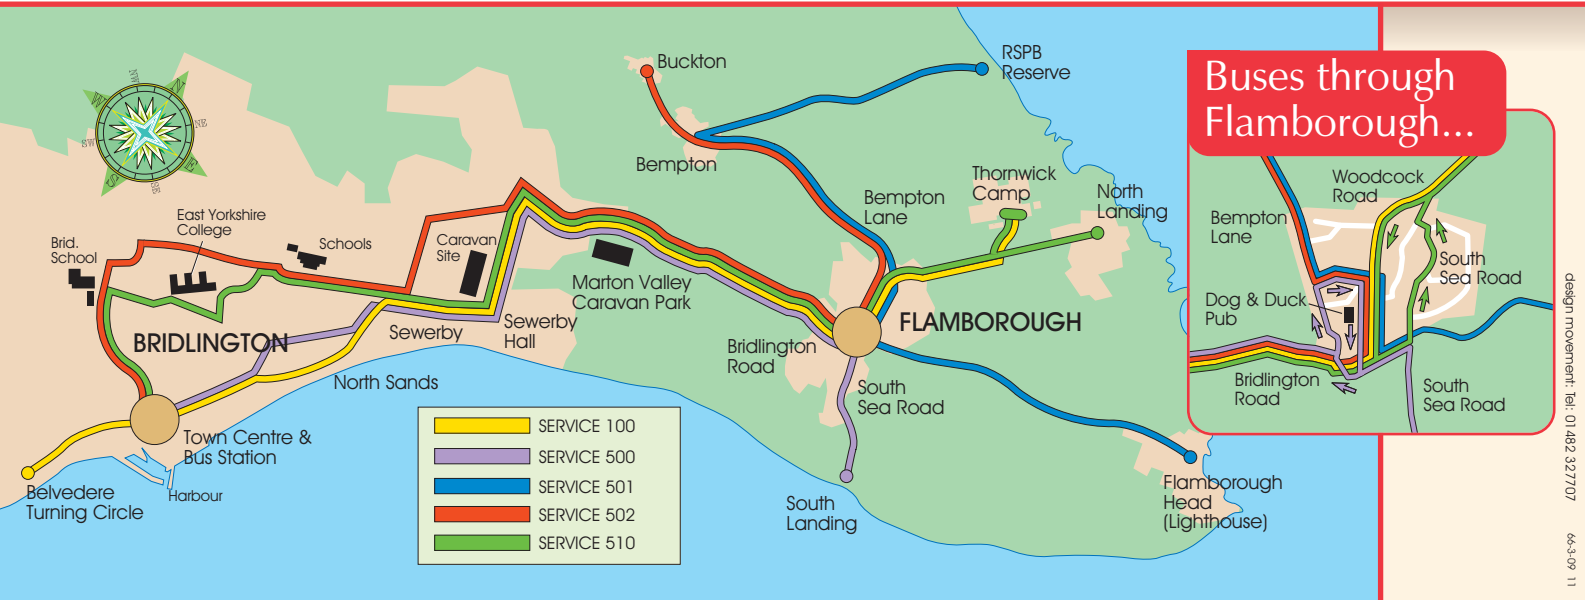

Sunday & Bank Holidays

	501	501	501	501	501	501	501
	a.m.	a.m.	a.m.	p.m.	p.m.	p.m.	p.m.
Flamborough Lighthouse	-	1050	1150	1250	2 50	3 50	4 50
Flamborough Dog & Duck (Arrive)	-	1100	1200	1 00	3 00	4 00	5 00
Flamborough Dog & Duck (Depart) ..	1005	1105	1205	1 05	3 05	4 05	5 05
Bempton	1013	1113	1213	1 13	3 13	4 13	5 13
RSPB Reserve (Arrive)	1020	1120	1220	1 20	3 20	4 20	5 20
RSPB Reserve (Depart)	1025	1125	1225	1 25	3 25	4 25	5 25
Bempton	1032	1132	1232	1 32	3 32	4 32	5 32
Flamborough Dog & Duck	1040	1140	1240	1 40	3 40	4 40	5 40
Flamborough Lighthouse	1050	1150	1250	1 50	3 50	4 50	5 50

DOWNLOAD...
... your next timetable from www.eyms.co.uk

BUS ⁰¹⁴⁸² **call 22 22 22**

Open every day. 8.00am - 8.00pm

Ride with us:

- Many East Yorkshire buses have CCTV - for your safety.
- All our buses are non-smoking.

◆ Bridlington ◆ Sewerby ◆ Flamborough ◆ Bempton ◆ Buckton ◆ Thornwick Bay ◆

◆ Your bus routes ◆

design movement: tel: 01482 327707
6-5-09 11

- Bridlington
- Sandscace Rd
- Sewerby Park
- Flamborough
- North Landing
- Bempton
- Buckton